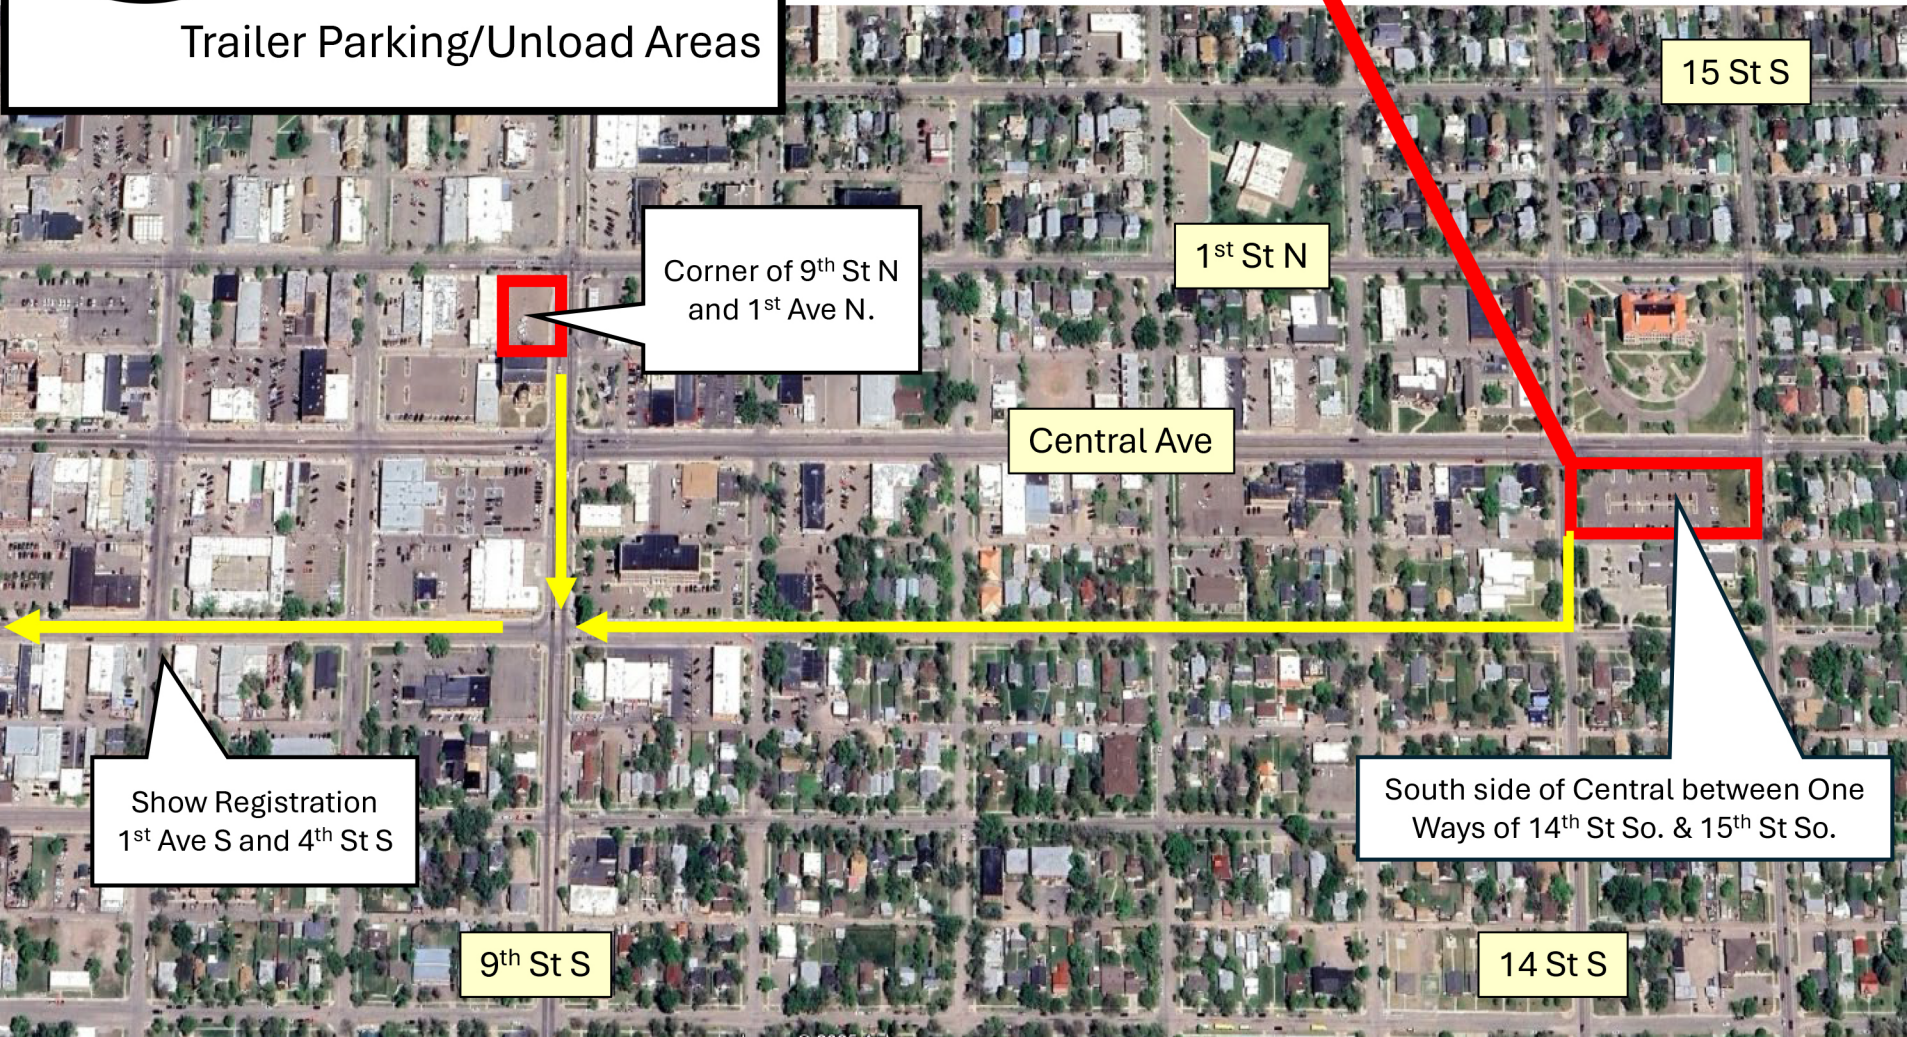

Cruisin' the Drag
02 MAY 2026

Trailer Parking/Unload Areas

The location on the East side is closed until 6:30 pm Friday, May 1.

Corner of 9th St N
and 1st Ave N.

1st St N

15 St S

Central Ave

Show Registration
1st Ave S and 4th St S

South side of Central between One
Ways of 14th St So. & 15th St So.

9th St S

14 St S